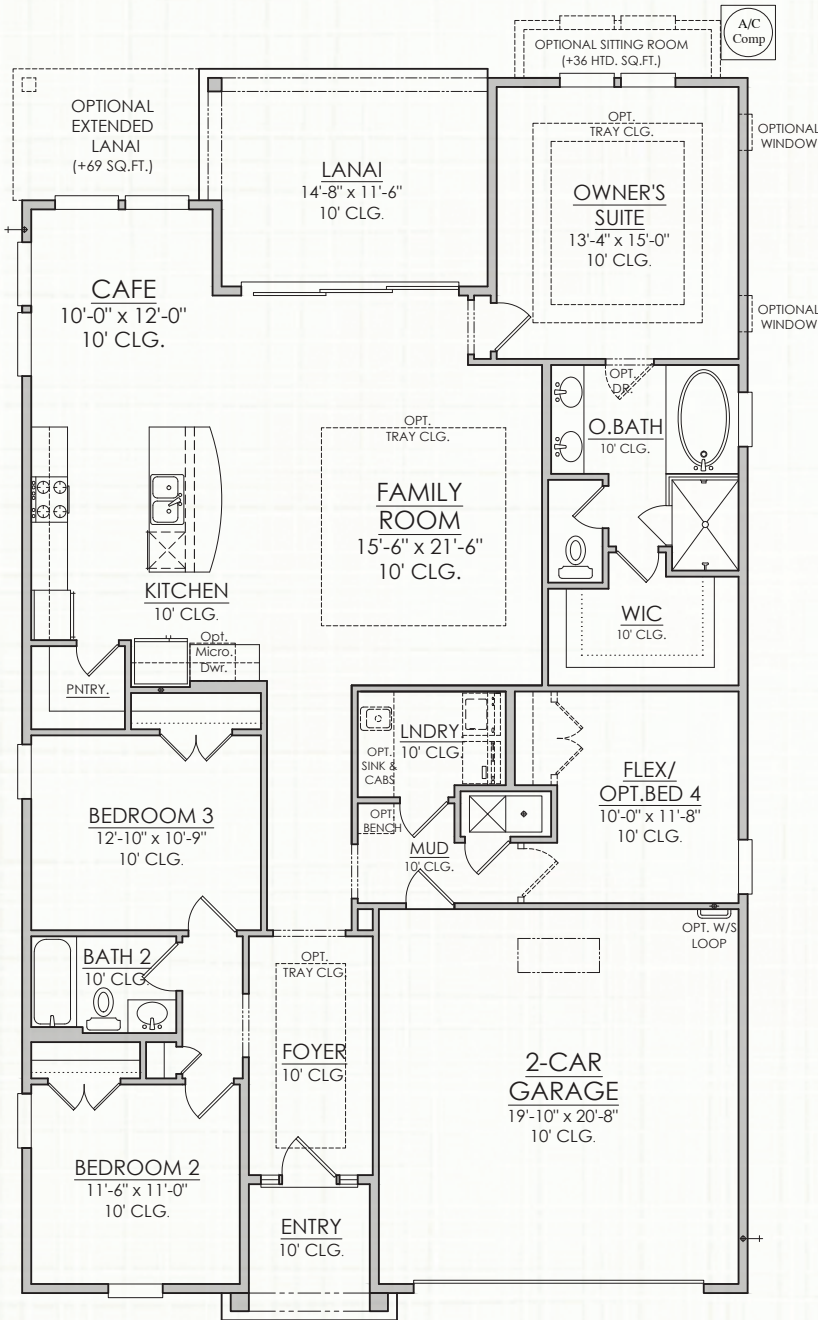

WASHINGTON

1,964 SQUARE FEET | 3 BR | 2 BATH

ELEVATION E

ELEVATION F

ELEVATION G

Mariposa at EverRange

MYRIVERSIDEHOME.COM

**RIVERSIDE
HOMES**
Build With Confidence

WASHINGTON

1,964 SQUARE FEET | 3 BR | 2 BATH

FIRST FLOOR

Elevation F

Elevation G

OPTIONS

Optional Extended Shower & WIC In Lieu of Tub

Builder reserves the right to change elevations, dimensions, square footages, specifications, materials, options, and pricing without notice. Renderings and floorplans are not to scale and may vary from actual plans