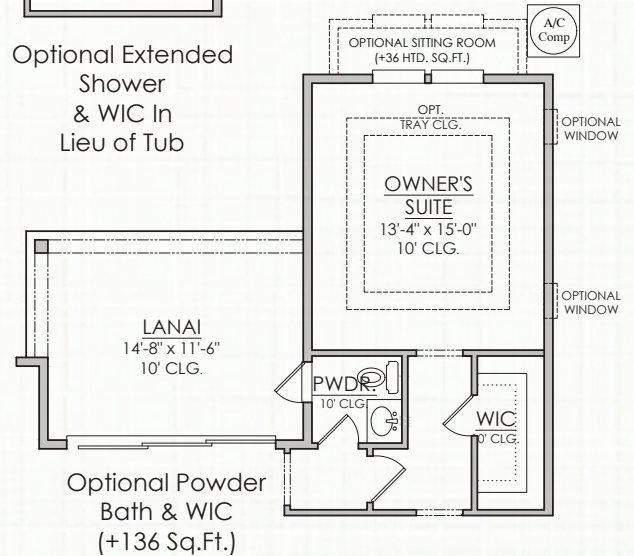

WASHINGTON

1,964 SQUARE FEET | 3 BR | 2 BATH

ELEVATION E

ELEVATION F

ELEVATION G

Mariposa at EverRange

MYRIVERSIDEHOME.COM

**RIVERSIDE
HOMES**
Build With Confidence

WASHINGTON

1,964 SQUARE FEET | 3 BR | 2 BATH

FIRST FLOOR

Elevation F

Elevation G

OPTIONS

Optional Extended Shower & WIC In Lieu of Tub

Builder reserves the right to change elevations, dimensions, square footages, specifications, materials, options, and pricing without notice. Renderings and floorplans are not to scale and may vary from actual plans