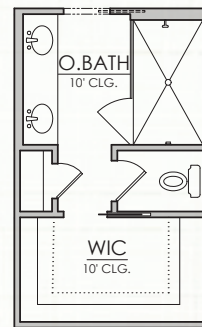

WASHINGTON

1,964 SQUARE FEET | 3 BR | 2 BATH

ELEVATION E

ELEVATION F

ELEVATION G

Mariposa at EverRange

MYRIVERSIDEHOME.COM

**RIVERSIDE
HOMES**
Build With Confidence

WASHINGTON

1,964 SQUARE FEET | 3 BR | 2 BATH

FIRST FLOOR

Elevation F

Elevation G

OPTIONS

Optional Extended Shower & WIC In Lieu of Tub

Builder reserves the right to change elevations, dimensions, square footages, specifications, materials, options, and pricing without notice. Renderings and floorplans are not to scale and may vary from actual plans