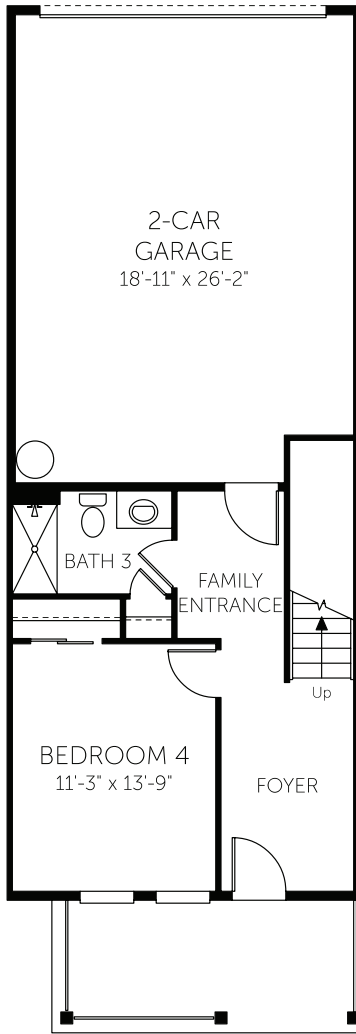

4 BEDROOM

3.5 BATH

2 CAR GARAGE

2,478 SQ. FT. LIVING AREA

DREAM FINDERS HOMES

HOMES BUILT TO FIT YOUR LIFESTYLE

[DREAMFINDERSHOMES.COM](https://www.dreamfindershomes.com)

Dream Finders Homes reserves the right to change elevations, specifications, materials and pricing without prior notice. Variations within the floor plans and elevations do exist. Square footage are approximate and will vary. ©2026. Dream Finders Homes CBC1257579. 5/26

4 BEDROOM | 3.5 BATH | 2 CAR GARAGE | 2,478 SQ. FT. LIVING AREA

FLOOR PLAN

FIRST FLOOR

SECOND FLOOR

THIRD FLOOR

**OPT. ALT.
BEDROOM 2**