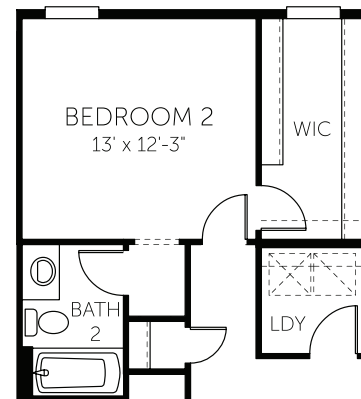

4 BEDROOM

3.5 BATH

2 CAR GARAGE

2,478 SQ. FT. LIVING AREA

DREAM FINDERS HOMES

HOMES BUILT TO FIT YOUR LIFESTYLE

[DREAMFINDERSHOMES.COM](https://www.dreamfindershomes.com)

Dream Finders Homes reserves the right to change elevations, specifications, materials and pricing without prior notice. Variations within the floor plans and elevations do exist. Square footage are approximate and will vary. ©2026. Dream Finders Homes CBC1257579. 5/26

4 BEDROOM | 3.5 BATH | 2 CAR GARAGE | 2,478 SQ. FT. LIVING AREA

FLOOR PLAN

FIRST FLOOR

SECOND FLOOR

THIRD FLOOR

**OPT. ALT.
BEDROOM 2**