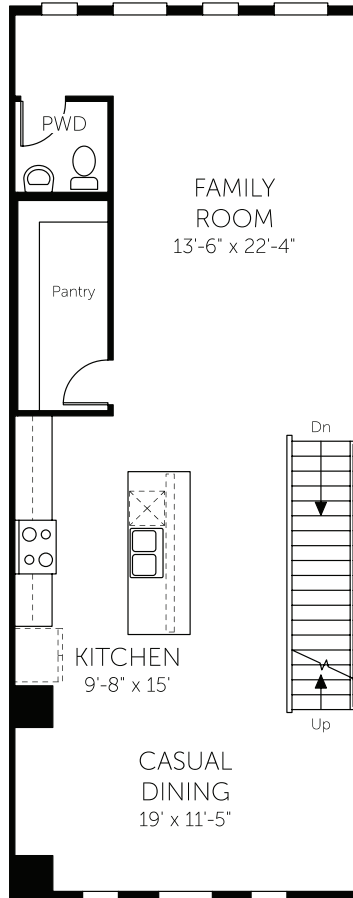

4 BEDROOM

3.5 BATH

2 CAR GARAGE

2,478 SQ. FT. LIVING AREA

DREAM FINDERS HOMES

HOMES BUILT TO FIT YOUR LIFESTYLE

[DREAMFINDERSHOMES.COM](https://www.dreamfindershomes.com)

Dream Finders Homes reserves the right to change elevations, specifications, materials and pricing without prior notice. Variations within the floor plans and elevations do exist. Square footage are approximate and will vary. ©2026. Dream Finders Homes CBC1257579. 5/26

4 BEDROOM | 3.5 BATH | 2 CAR GARAGE | 2,478 SQ. FT. LIVING AREA

FLOOR PLAN

FIRST FLOOR

SECOND FLOOR

THIRD FLOOR

**OPT. ALT.
BEDROOM 2**