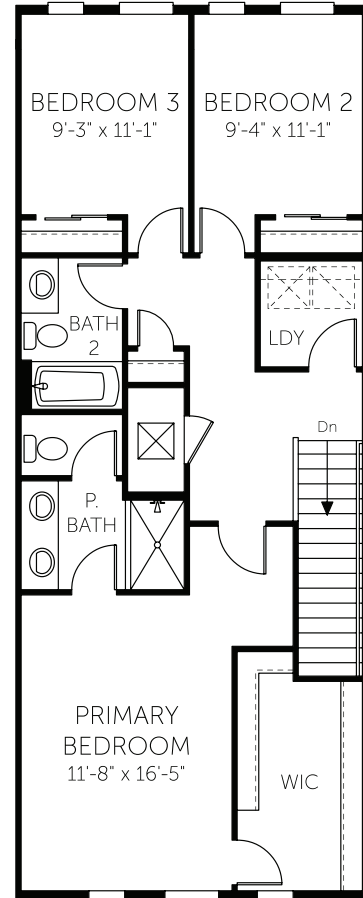

4 BEDROOM

3.5 BATH

2 CAR GARAGE

2,478 SQ. FT. LIVING AREA

DREAM FINDERS HOMES

HOMES BUILT TO FIT YOUR LIFESTYLE

[DREAMFINDERSHOMES.COM](https://www.dreamfindershomes.com)

Dream Finders Homes reserves the right to change elevations, specifications, materials and pricing without prior notice. Variations within the floor plans and elevations do exist. Square footage are approximate and will vary. ©2026. Dream Finders Homes CBC1257579. 5/26

4 BEDROOM | 3.5 BATH | 2 CAR GARAGE | 2,478 SQ. FT. LIVING AREA

FLOOR PLAN

FIRST FLOOR

SECOND FLOOR

THIRD FLOOR

**OPT. ALT.
BEDROOM 2**