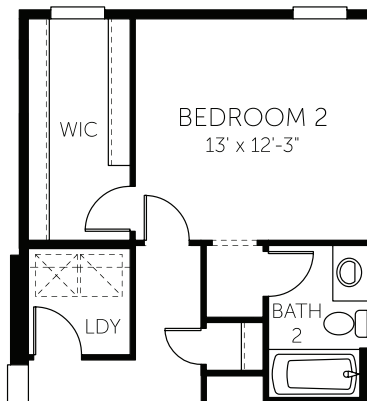

4 BEDROOM | 3.5 BATH | 2 CAR GARAGE | 2,478 SQ. FT. LIVING AREA

DREAM FINDERS HOMES

HOMES BUILT TO FIT YOUR LIFESTYLE

[DREAMFINDERSHOMES.COM](https://www.dreamfindershomes.com)

Dream Finders Homes reserves the right to change elevations, specifications, materials and pricing without prior notice. Variations within the floor plans and elevations do exist. Square footage are approximate and will vary. ©2026. Dream Finders Homes CBC1257579. 5/26

4 BEDROOM

3.5 BATH

2 CAR GARAGE

2,478 SQ. FT. LIVING AREA

FLOOR PLAN

FIRST FLOOR

SECOND FLOOR

THIRD FLOOR

OPT. ALT.
BEDROOM 2