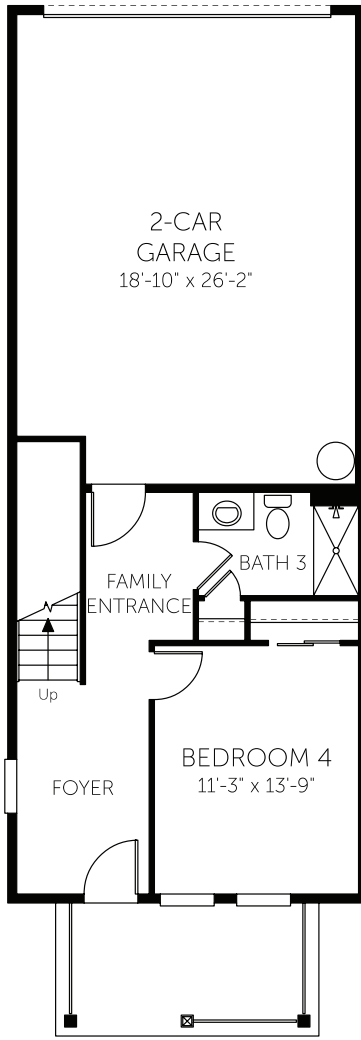

4 BEDROOM | 3.5 BATH | 2 CAR GARAGE | 2,478 SQ. FT. LIVING AREA

DREAM FINDERS HOMES

HOMES BUILT TO FIT YOUR LIFESTYLE

[DREAMFINDERSHOMES.COM](https://www.dreamfindershomes.com)

Dream Finders Homes reserves the right to change elevations, specifications, materials and pricing without prior notice. Variations within the floor plans and elevations do exist. Square footage are approximate and will vary. ©2026. Dream Finders Homes CBC1257579. 5/26

4 BEDROOM

3.5 BATH

2 CAR GARAGE

2,478 SQ. FT. LIVING AREA

FLOOR PLAN

FIRST FLOOR

SECOND FLOOR

THIRD FLOOR