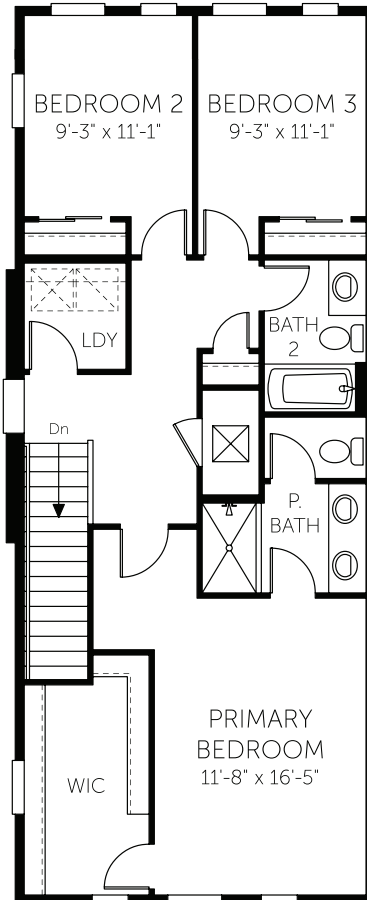

4 BEDROOM | 3.5 BATH | 2 CAR GARAGE | 2,478 SQ. FT. LIVING AREA

DREAM FINDERS HOMES

HOMES BUILT TO FIT YOUR LIFESTYLE

[DREAMFINDERSHOMES.COM](https://www.dreamfindershomes.com)

Dream Finders Homes reserves the right to change elevations, specifications, materials and pricing without prior notice. Variations within the floor plans and elevations do exist. Square footage are approximate and will vary. ©2026. Dream Finders Homes CBC1257579. 5/26

4 BEDROOM

3.5 BATH

2 CAR GARAGE

2,478 SQ. FT. LIVING AREA

FLOOR PLAN

FIRST FLOOR

SECOND FLOOR

THIRD FLOOR

OPT. ALT.
BEDROOM 2