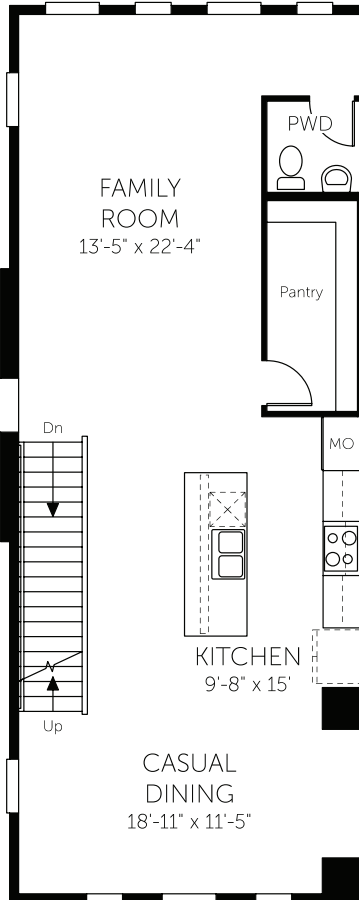

4 BEDROOM | 3.5 BATH | 2 CAR GARAGE | 2,478 SQ. FT. LIVING AREA

DREAM FINDERS HOMES

HOMES BUILT TO FIT YOUR LIFESTYLE

[DREAMFINDERSHOMES.COM](https://www.dreamfindershomes.com)

Dream Finders Homes reserves the right to change elevations, specifications, materials and pricing without prior notice. Variations within the floor plans and elevations do exist. Square footage are approximate and will vary. ©2026. Dream Finders Homes CBC1257579. 5/26

4 BEDROOM

3.5 BATH

2 CAR GARAGE

2,478 SQ. FT. LIVING AREA

FLOOR PLAN

FIRST FLOOR

SECOND FLOOR

THIRD FLOOR

OPT. ALT.
BEDROOM 2