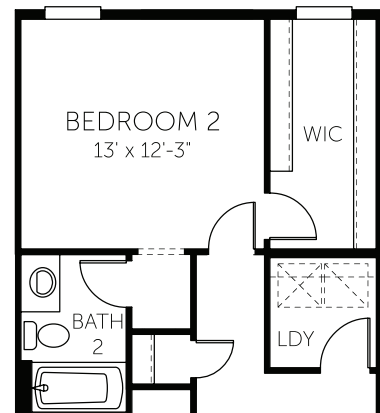

4 BEDROOM

3.5 BATH

2 CAR GARAGE

2,378 SQ. FT. LIVING AREA

DREAM FINDERS HOMES

HOMES BUILT TO FIT YOUR LIFESTYLE

[DREAMFINDERSHOMES.COM](https://www.dreamfindershomes.com)

Dream Finders Homes reserves the right to change elevations, specifications, materials and pricing without prior notice. Variations within the floor plans and elevations do exist. Square footage are approximate and will vary. ©2026. Dream Finders Homes CBC1257579. 5/26

4 BEDROOM

3.5 BATH

2 CAR GARAGE

2,378 SQ. FT. LIVING AREA

FLOOR PLAN

FIRST FLOOR

SECOND FLOOR

THIRD FLOOR

OPT. ALT. BEDROOM 2

DREAM FINDERS HOMES

HOMES BUILT TO FIT YOUR LIFESTYLE

DREAMFINDERSHOMES.COM

Dream Finders Homes reserves the right to change elevations, specifications, materials and pricing without prior notice. Variations within the floor plans and elevations do exist. Square footage are approximate and will vary. ©2026. Dream Finders Homes CBC1257579. 5/26