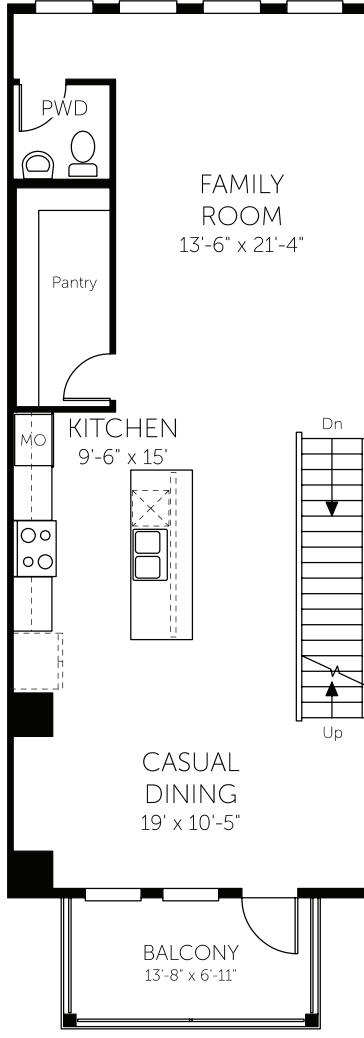

4 BEDROOM

3.5 BATH

2 CAR GARAGE

2,378 SQ. FT. LIVING AREA

DREAM FINDERS HOMES

HOMES BUILT TO FIT YOUR LIFESTYLE

[DREAMFINDERSHOMES.COM](https://www.dreamfindershomes.com)

Dream Finders Homes reserves the right to change elevations, specifications, materials and pricing without prior notice. Variations within the floor plans and elevations do exist. Square footage are approximate and will vary. ©2026. Dream Finders Homes CBC1257579. 5/26

4 BEDROOM

3.5 BATH

2 CAR GARAGE

2,378 SQ. FT. LIVING AREA

FLOOR PLAN

FIRST FLOOR

SECOND FLOOR

THIRD FLOOR