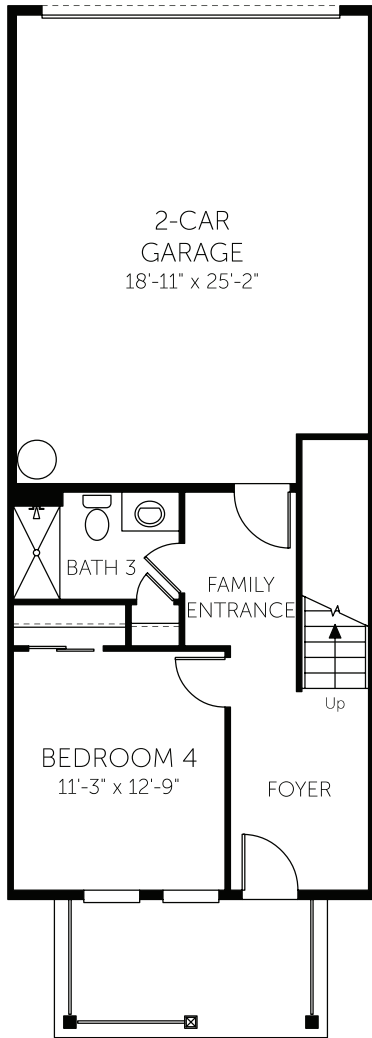

4 BEDROOM

3.5 BATH

2 CAR GARAGE

2,378 SQ. FT. LIVING AREA

DREAM FINDERS HOMES

HOMES BUILT TO FIT YOUR LIFESTYLE

[DREAMFINDERSHOMES.COM](https://www.dreamfindershomes.com)

Dream Finders Homes reserves the right to change elevations, specifications, materials and pricing without prior notice. Variations within the floor plans and elevations do exist. Square footage are approximate and will vary. ©2026. Dream Finders Homes CBC1257579. 5/26

4 BEDROOM

3.5 BATH

2 CAR GARAGE

2,378 SQ. FT. LIVING AREA

FLOOR PLAN

FIRST FLOOR

SECOND FLOOR

THIRD FLOOR