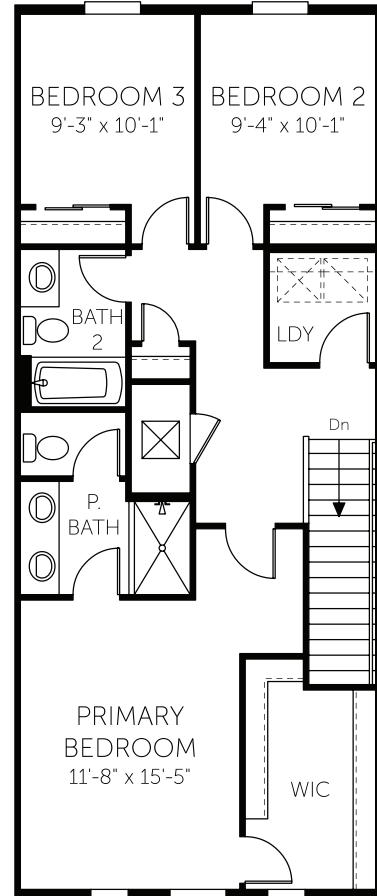

4 BEDROOM

3.5 BATH

2 CAR GARAGE

2,378 SQ. FT. LIVING AREA

DREAM FINDERS HOMES

HOMES BUILT TO FIT YOUR LIFESTYLE

[DREAMFINDERSHOMES.COM](https://www.dreamfindershomes.com)

Dream Finders Homes reserves the right to change elevations, specifications, materials and pricing without prior notice. Variations within the floor plans and elevations do exist. Square footage are approximate and will vary. ©2026. Dream Finders Homes CBC1257579. 5/26

4 BEDROOM

3.5 BATH

2 CAR GARAGE

2,378 SQ. FT. LIVING AREA

FLOOR PLAN

FIRST FLOOR

SECOND FLOOR

THIRD FLOOR

OPT. ALT. BEDROOM 2

DREAM FINDERS HOMES

HOMES BUILT TO FIT YOUR LIFESTYLE

DREAMFINDERSHOMES.COM

Dream Finders Homes reserves the right to change elevations, specifications, materials and pricing without prior notice. Variations within the floor plans and elevations do exist. Square footage are approximate and will vary. ©2026. Dream Finders Homes CBC1257579. 5/26